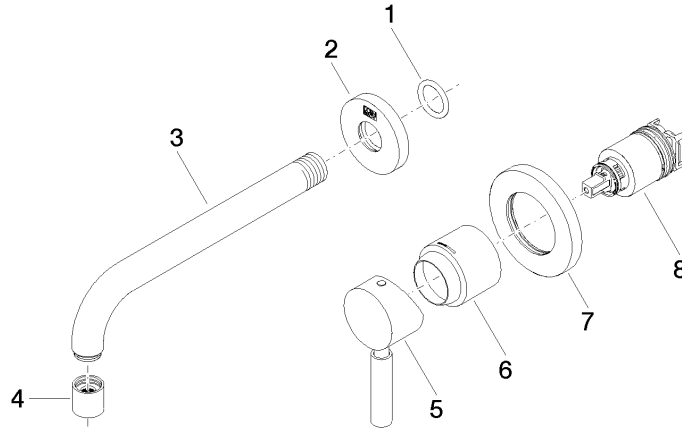

**EDITION PRO Wall-mounted single-lever basin mixer without pop-up waste -
Chrome**

36 812 626

- 200mm projection
- fixed spout
- circular, air-enriched flow
- hole diameter spout 37 mm
- hole diameter single-lever mixer 57 mm
- rosette for spout Ø 55mm
- rosette for mixer Ø 78mm
- max. flow 7 l/min
- lead-free

	Chrome	36 812 626-00
	Matte Black	36 812 626-33
	Brushed Chrome	36 812 626-93

Required miscellaneous

EDITION PRO Concealed wall-mounted single-lever mixer mixer on right - 35 870 970 90

- max. recess depth 95 mm
- min. recess depth 80 mm

**EDITION PRO Wall-mounted single-lever basin mixer without pop-up waste -
Chrome**

36 812 626
mm [inches]

Flow rate chart

Certificates

WRAS_2107048. LGA_9280.

**EDITION PRO Wall-mounted single-lever basin mixer without pop-up waste -
Chrome**

36 812 626

Spare parts list

No.	Item Number	Name	Quantity used	Delivery time
1	90 14 10 026 00 90	seal	1	2
2	09 27 22 503-00	rosette	1	10
3	04 28 22 116 10-00	spout	1	10
4	90 23 01 019 00-00	aerator	1	10
5	90 20 62 040 00-00	handle	1	10
6	09 11 02 522-00	cover	1	10
7	90 27 62 011 00-00	rosette	1	10
8	90 15 05 064 01 90	cartridge	1	2