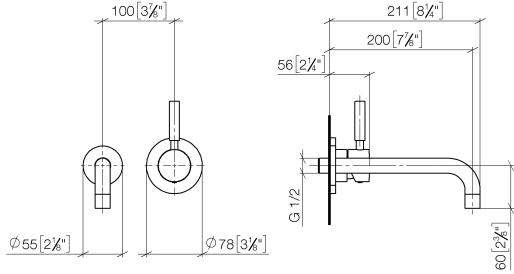

**EDITION PRO Wall-mounted single-lever basin mixer without pop-up waste -
Chrome**

36 812 626

- 200mm projection
- fixed spout
- circular, air-enriched flow
- hole diameter spout 37 mm
- hole diameter single-lever mixer 57 mm
- rosette for spout Ø 55mm
- rosette for mixer Ø 78mm
- max. flow 7 l/min
- lead-free

	Chrome	36 812 626-00
	Matte Black	36 812 626-33
	Brushed Chrome	36 812 626-93

Required miscellaneous

EDITION PRO Concealed wall-mounted single-lever mixer mixer on right - 35 870 970 90

- max. recess depth 95 mm
- min. recess depth 80 mm

**EDITION PRO Wall-mounted single-lever basin mixer without pop-up waste -
Chrome**

36 812 626
mm [inches]

Flow rate chart

Certificates

WRAS_2107048. LGA_9280.

**EDITION PRO Wall-mounted single-lever basin mixer without pop-up waste -
Chrome**

36 812 626

Spare parts list

No.	Item Number	Name	Quantity used	Delivery time
1	90 14 10 026 00 90	seal	1	2
2	09 27 22 503-00	rosette	1	10
3	04 28 22 116 10-00	spout	1	10
4	90 23 01 019 00-00	aerator	1	10
5	90 20 62 040 00-00	handle	1	10
6	09 11 02 522-00	cover	1	10
7	90 27 62 011 00-00	rosette	1	10
8	90 15 05 064 01 90	cartridge	1	2